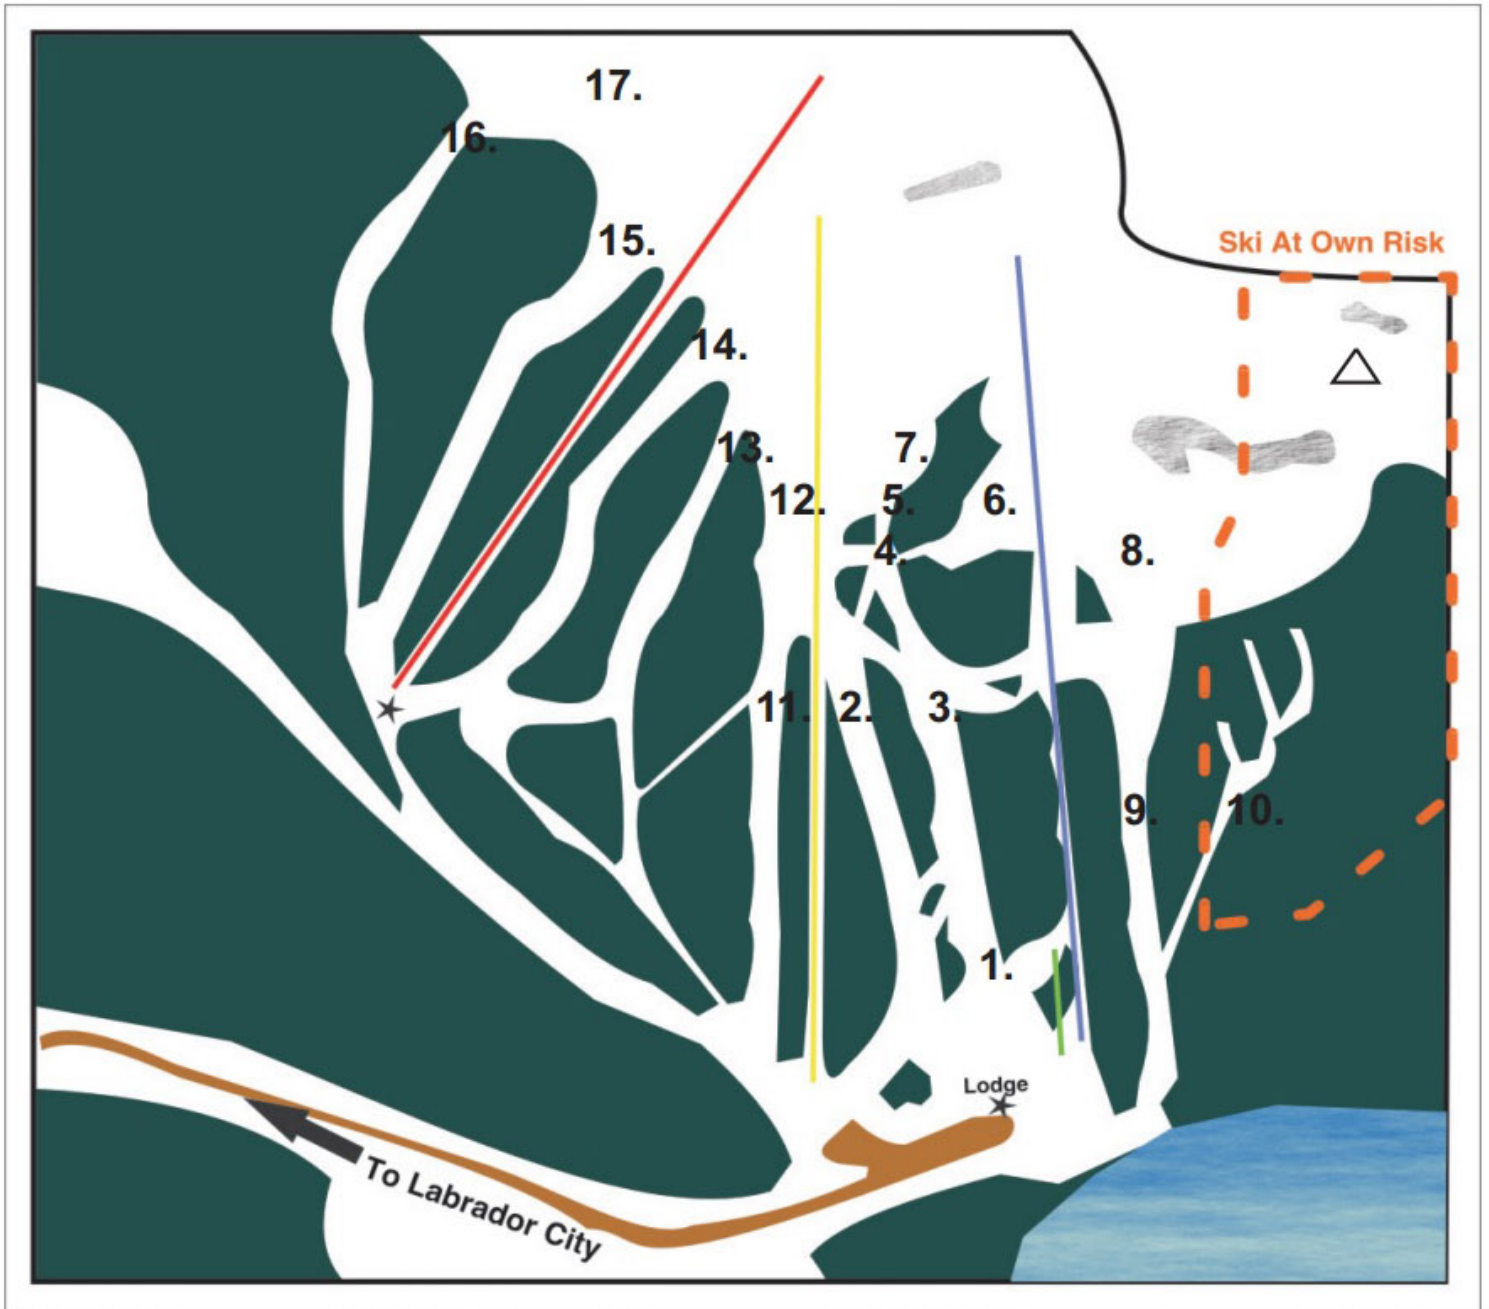

# Smokey Mountain Ski Club

SMOKEY MOUNTAIN SKI CLUB

## Runs, Ratings and Lifts

### SKI RUNS:

- 1. ○ Baby
- 2. ○ Grenoble
- 3. ○ Squaw Valley
- 4. ◇ Fortyfive
- 5. □ Wine Tree
- 6. ◇ Animal Alley
- 7. □ Chute
- 8. ◇ Avalanche
- 9. □ Nancy Greene
- 10. ◇ Roller Coaster

- 11. ○ Granny Greene
- 12. □ Spitz
- 13. □ Lauries Run
- 14. ◇ Birch
- 15. ◇ Pine
- 16. ◇ Kitzbuehel
- 17. ◇ Face

### TRAIL RATINGS:

- Easy
- Difficult

- ◇ Most Difficult
- △ Caution